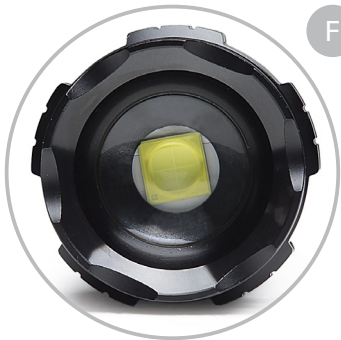

# LUMINAPRO TORCH

- A Anti impact torch head
- B Telescopic zoom light beam focus action
- C Blue LED indicates % battery level  
- Approx. 3-5 hours of run time
- D Function button - 5 light modes
- E Window breaker end tip point
- F Bulb type: 15W XHP70 LED white light  
- Output Lumens: 1200lm - High
- G Type-C input / USB output charging cable  
- Can be used as a power bank (3000mAh)
- H Waterproof: IP44 rating
- I Removeable / Adjustable wrist lanyard

# LUMINAPRO TORCH

## 5 LIGHT MODES

High

Medium

Low

Strobe

SOS

## WATERPROOF IP44 RATING

- Heavy duty aluminium body
- Anti impact torch head
- Easy grip for secure hold

IGLPT